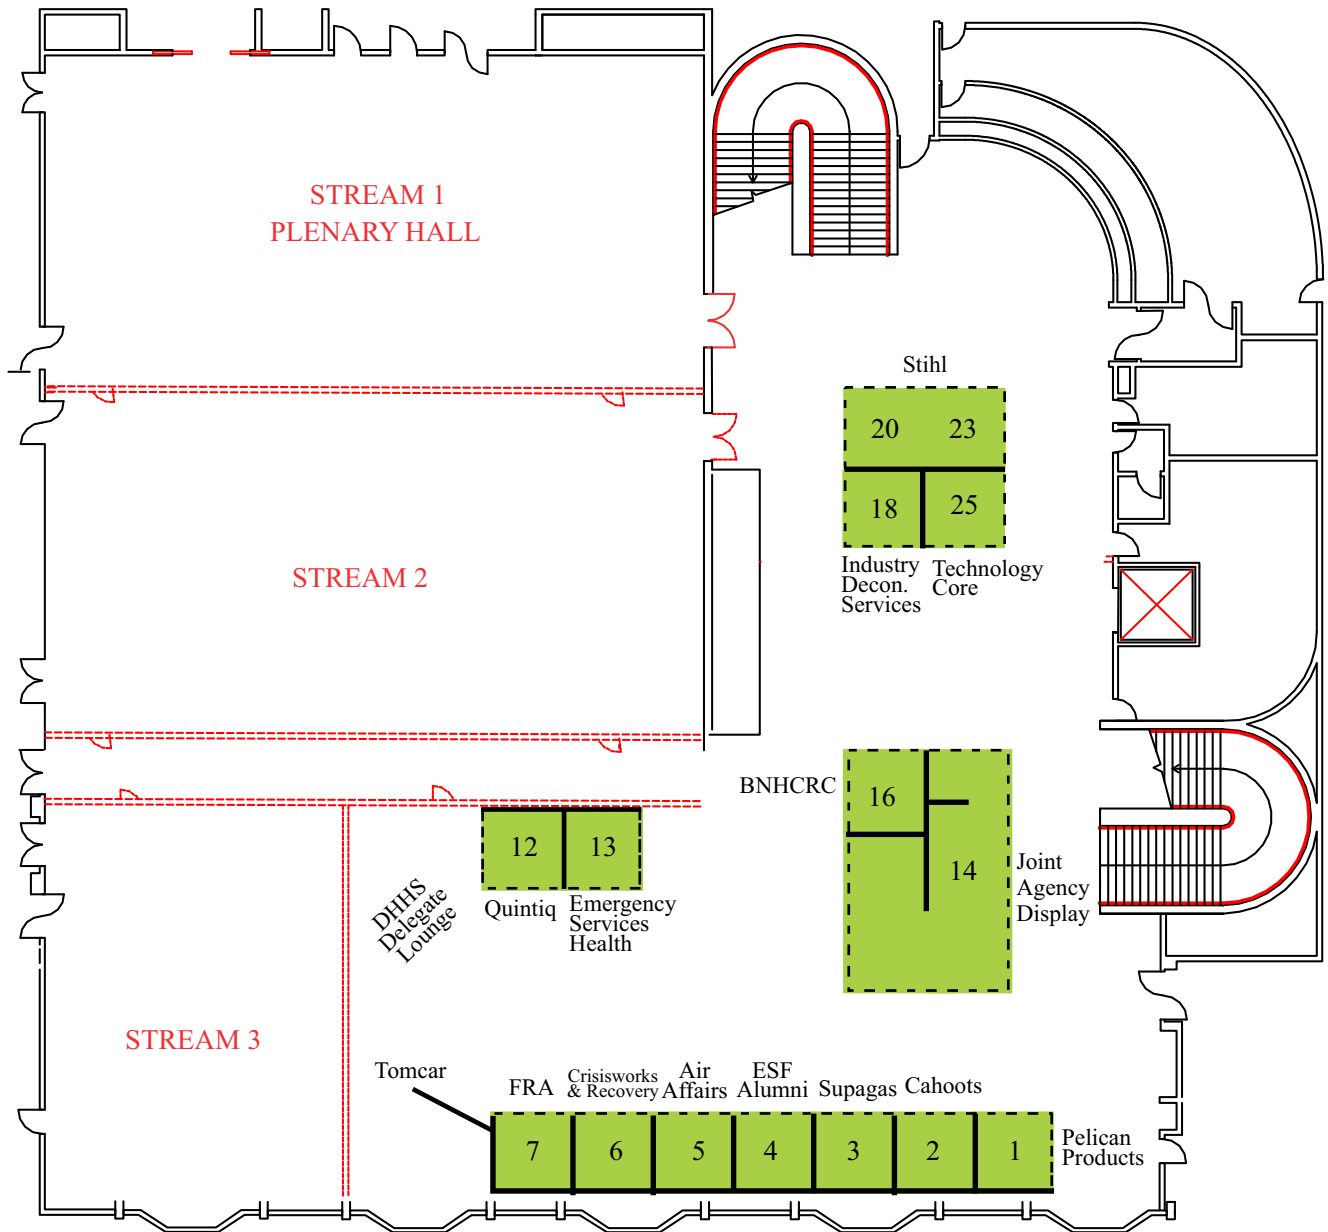

TRADE EXPO

EMERGENCY MANAGEMENT CONFERENCE 2017

Tuesday 11th - Wednesday 12th July 2017
The Pullman Melbourne, Albert Park

Organised by HIGH PROFILE EVENTS 

BOOTH COSTS
3m x 3m - \$3,600 + GST

 Booked  Reserved