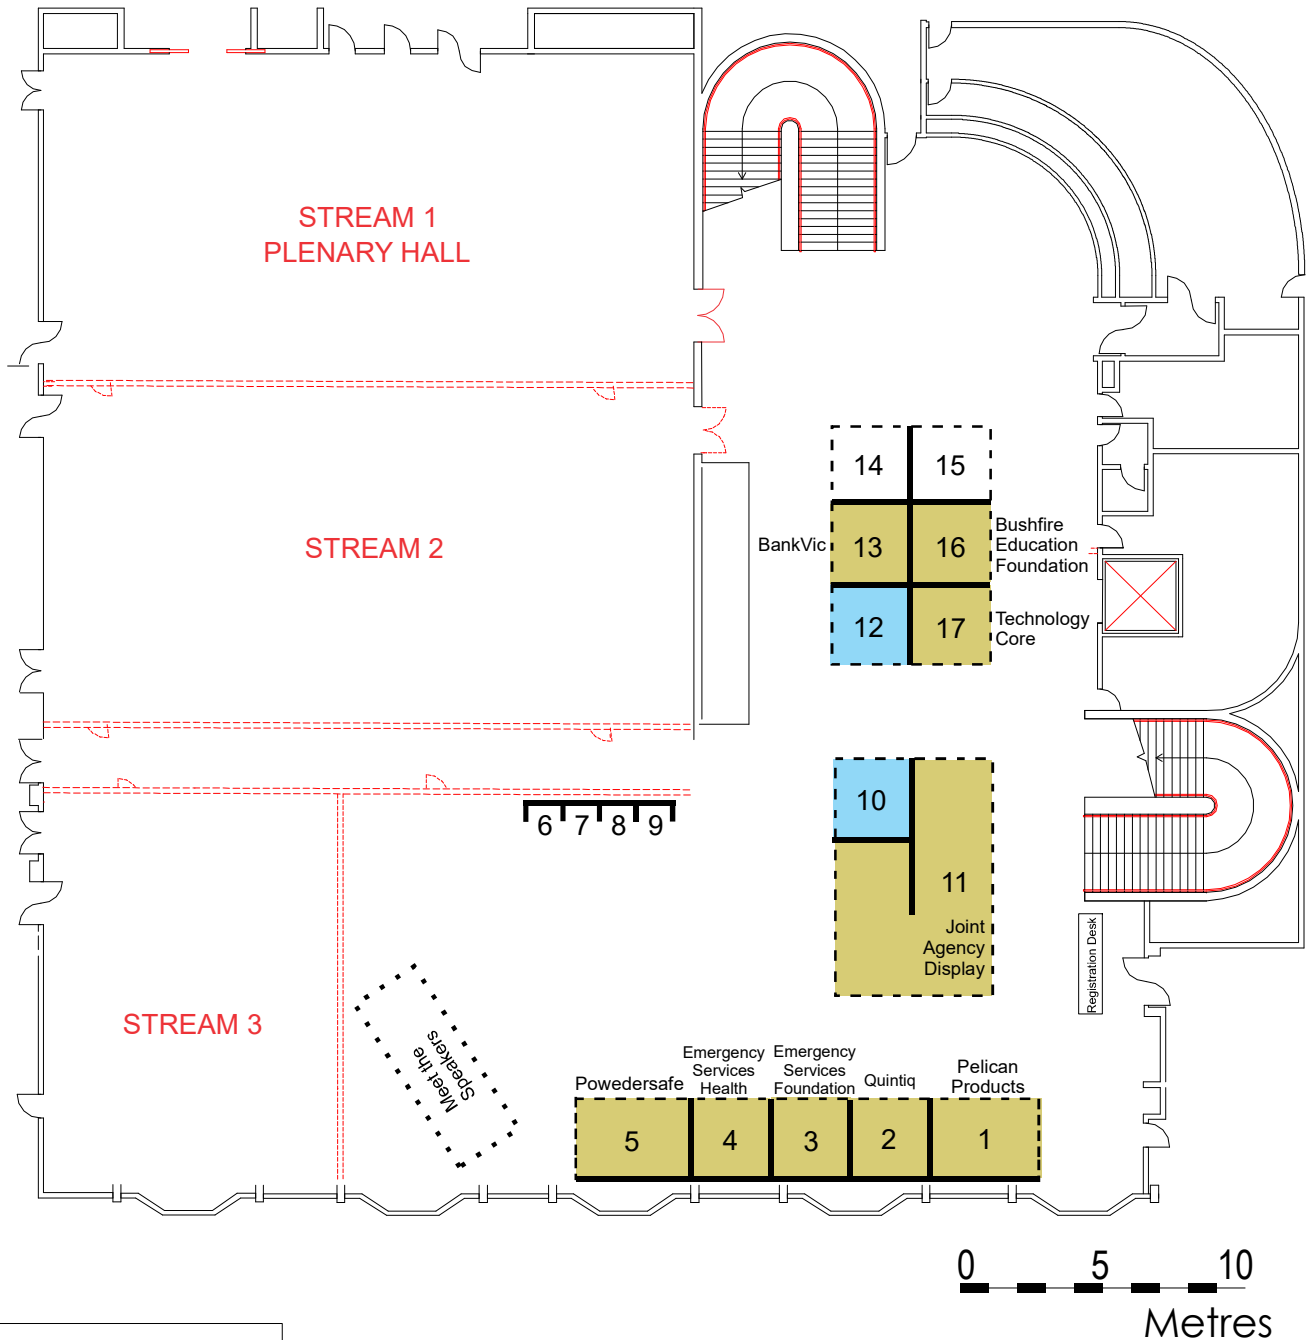

# TRADE EXPO

Organised by HIGH PROFILE EVENTS 

**POD/BOOTH COSTS**  
 1m x 0.6m - \$1,500 + GST  
 3m x 3m - \$3,700 + GST

 Reserved       Booked

Enquiries: **Bianca Lee** Tel: (03) 9596 6662 [bianca@hpe.com.au](mailto:bianca@hpe.com.au)